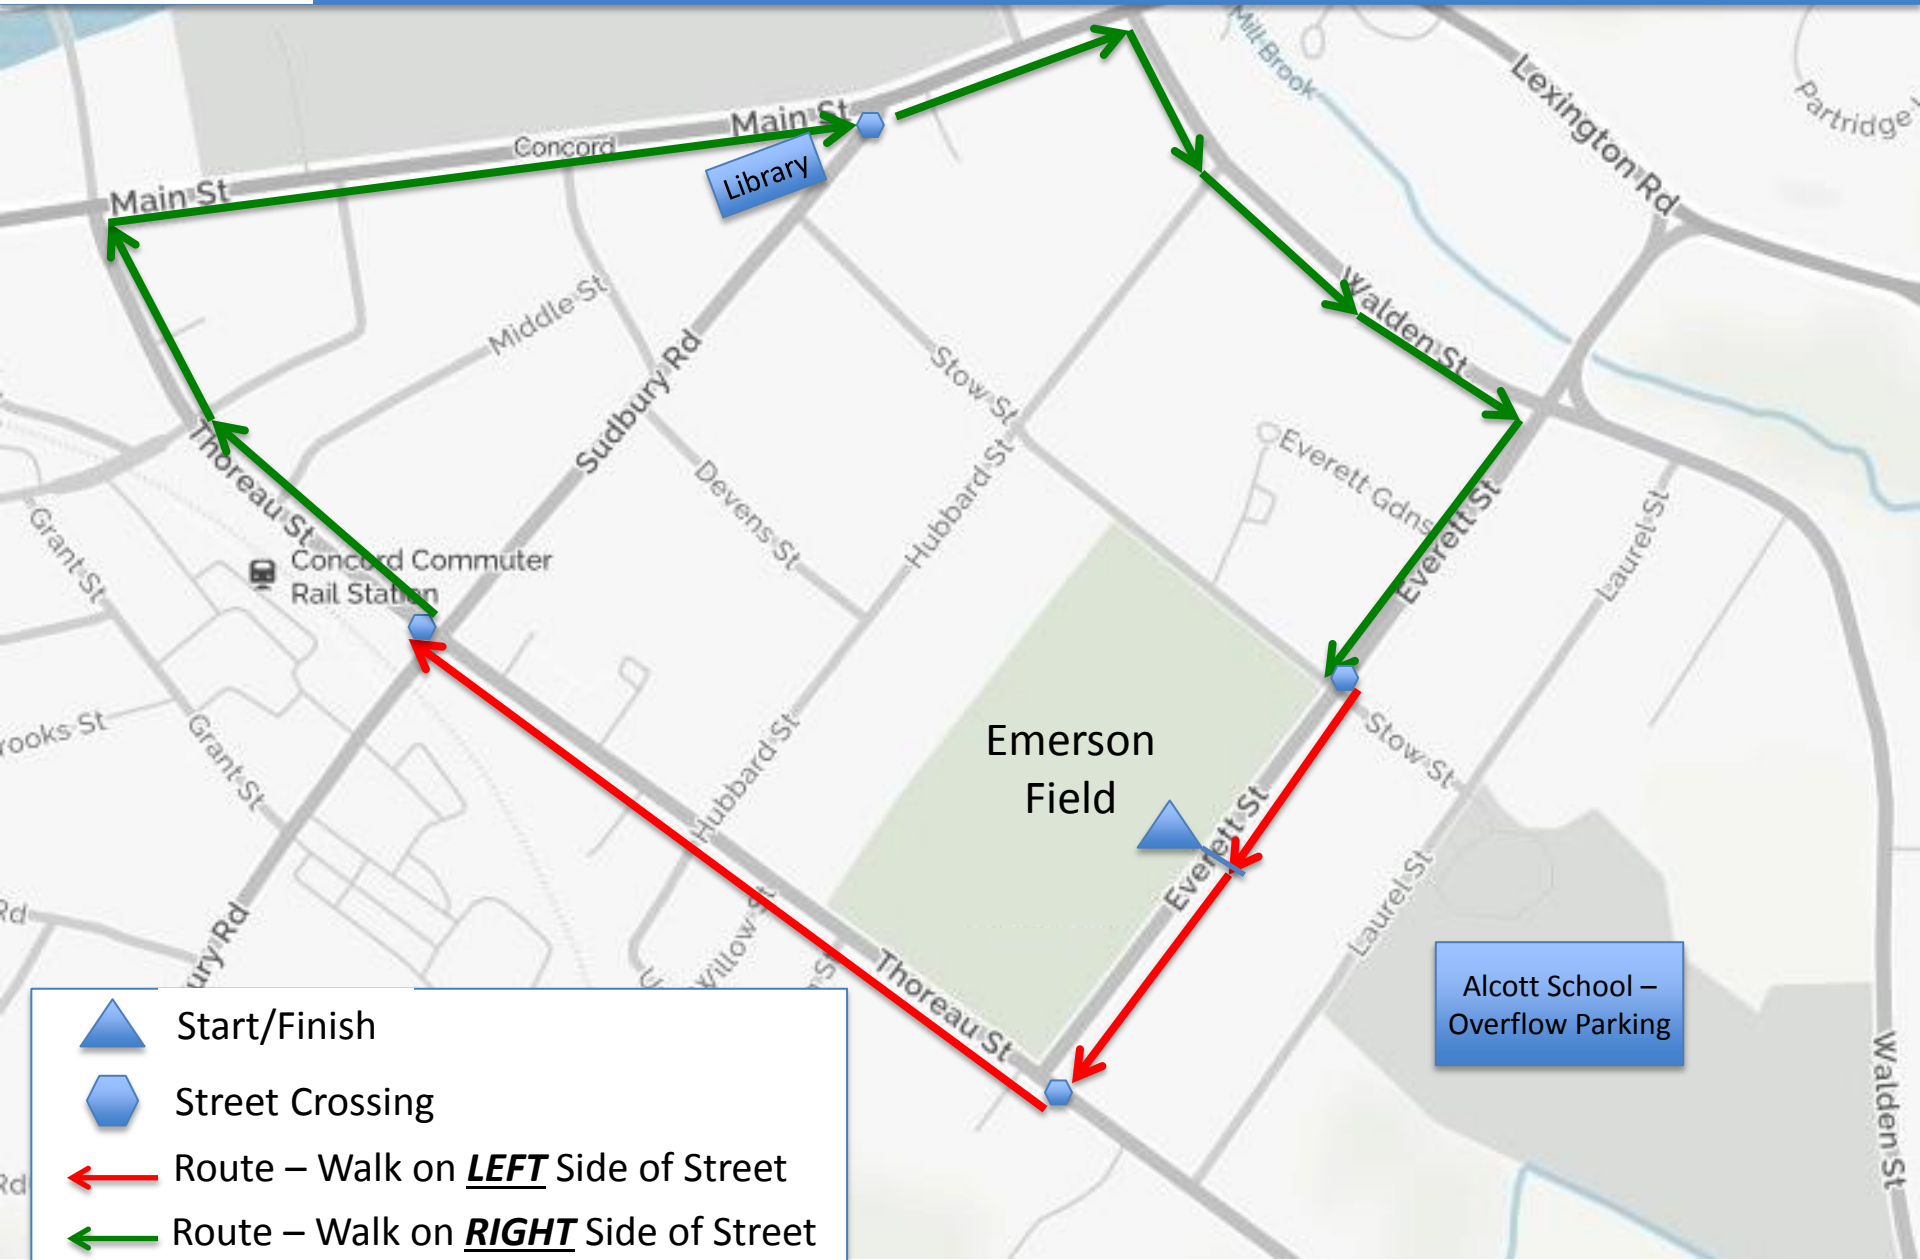

Minute Man March Walking Route

- ▲ Start/Finish
- ⬡ Street Crossing
- ← Route – Walk on LEFT Side of Street
- Route – Walk on RIGHT Side of Street